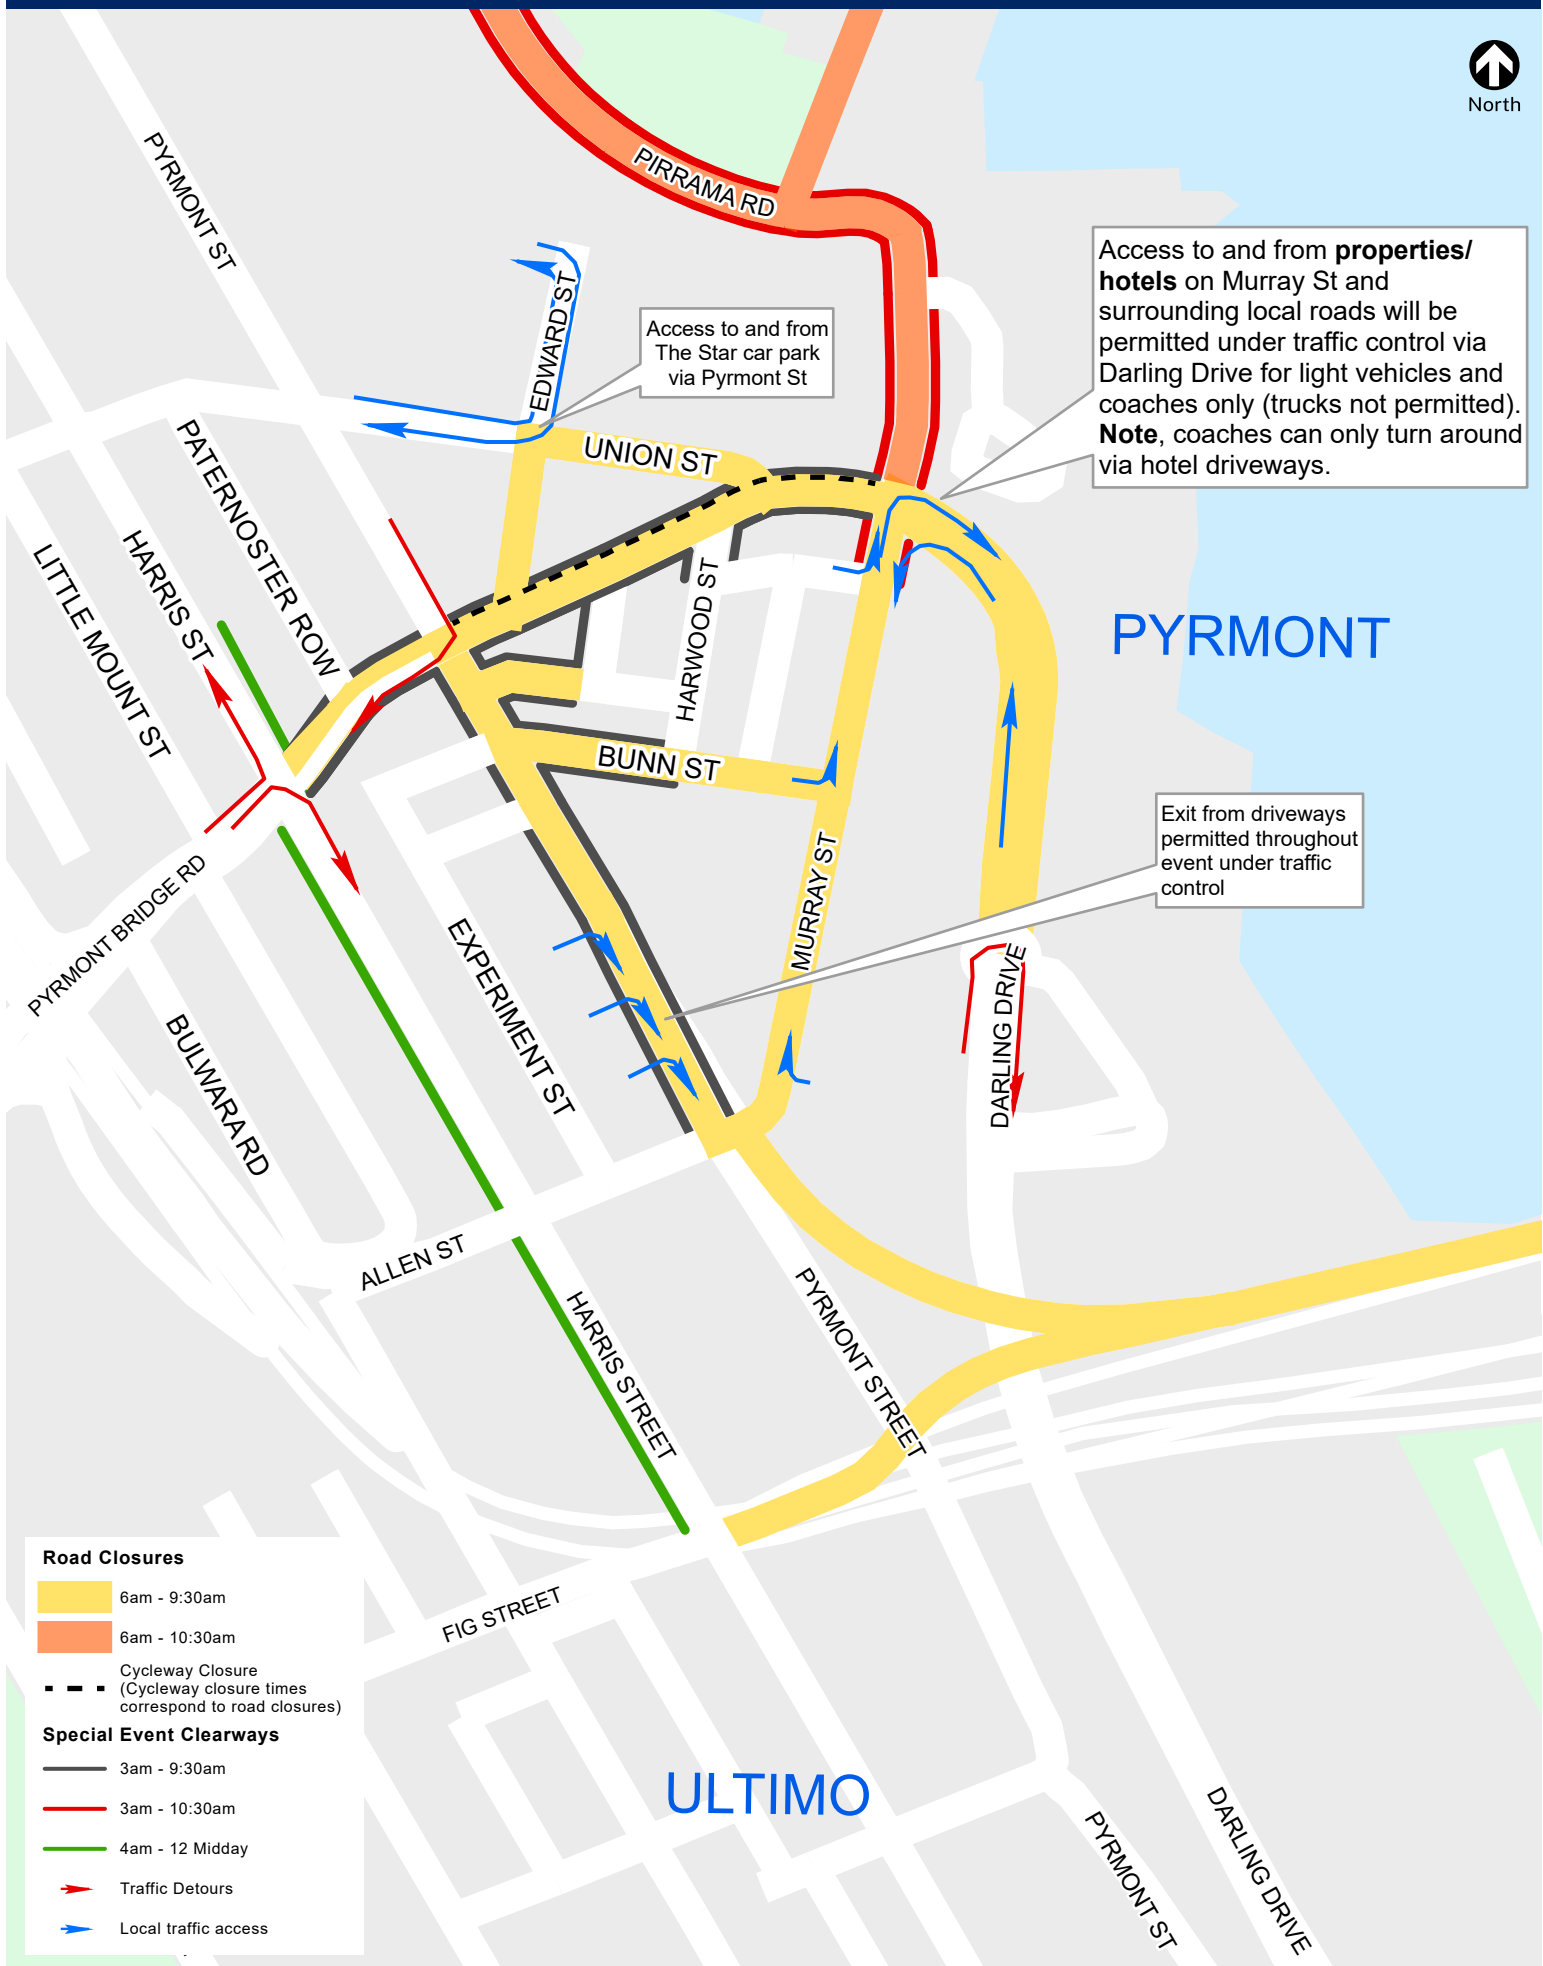

Runaway Half Marathon - Sunday 21 May 2023

Access to Pyrmont

Access to and from **properties/hotels** on Murray St and surrounding local roads will be permitted under traffic control via Darling Drive for light vehicles and coaches only (trucks not permitted). **Note**, coaches can only turn around via hotel driveways.

Access to and from The Star car park via Pyrmont St

Exit from driveways permitted throughout event under traffic control

- Road Closures**
- 6am - 9:30am
 - 6am - 10:30am
 - Cycleway Closure (Cycleway closure times correspond to road closures)
- Special Event Clearways**
- 3am - 9:30am
 - 3am - 10:30am
 - 4am - 12 Midday
 - Traffic Detours
 - Local traffic access